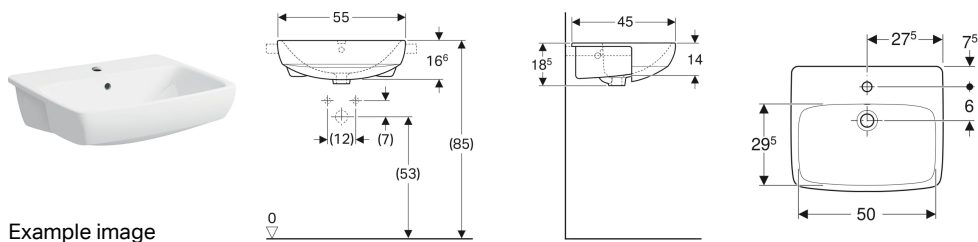

Geberit Selnova Square semirecessed washbasin

Example image

Application purposes

- For mounting in washtops

Technical data

Product material

Vitreous china

Scope of delivery

- Semi-recessed washbasin
- Fastening material

Art. no.	Colour / surface	Tap hole	Overflow	B	H	T
500.313.01.1	white	central	visible	55 cm	18.5 cm	45 cm

Accessories

- Geberit bottle trap with dip tube for washbasin, horizontal outlet